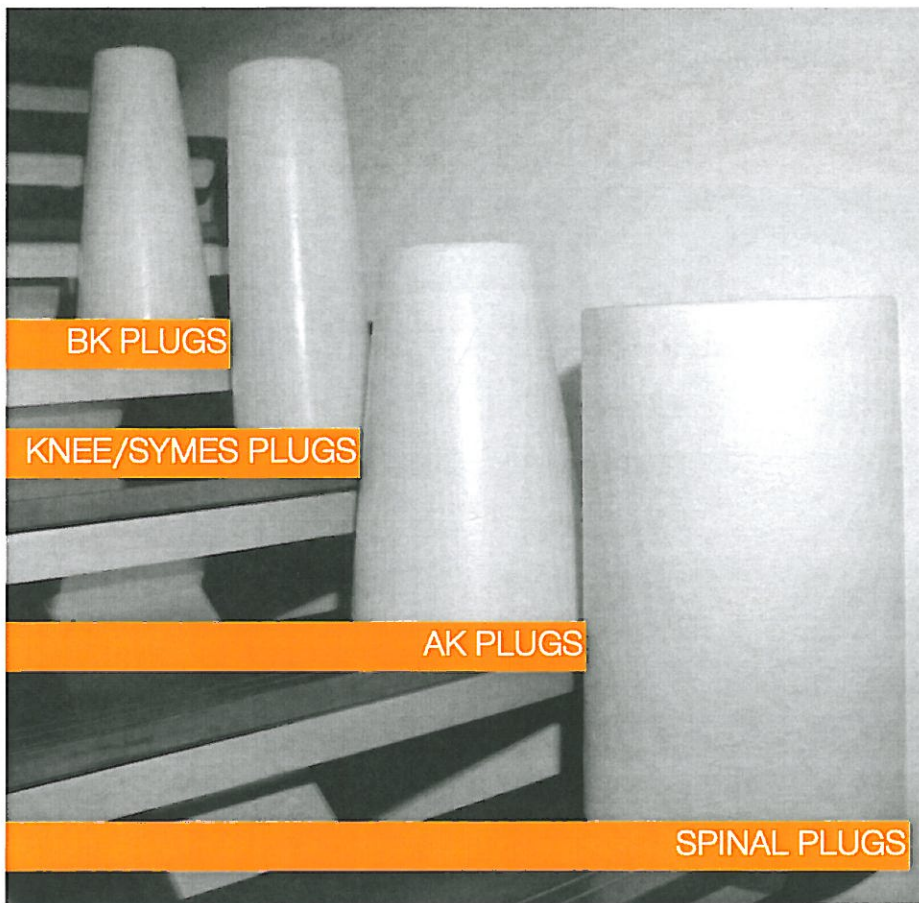

## MANDREL ORDERING INSTRUCTIONS

Our plugs come with the standard mandrels listed below. To order a different mandrel configuration, please follow these instructions:

add "-SM" to Item for small mandrel

add "-OT" to Item for stubby mandrel

add "-1" to Item to add a 1" thru hole to our standard mandrel

**New orders receive free mandrel retrofit**